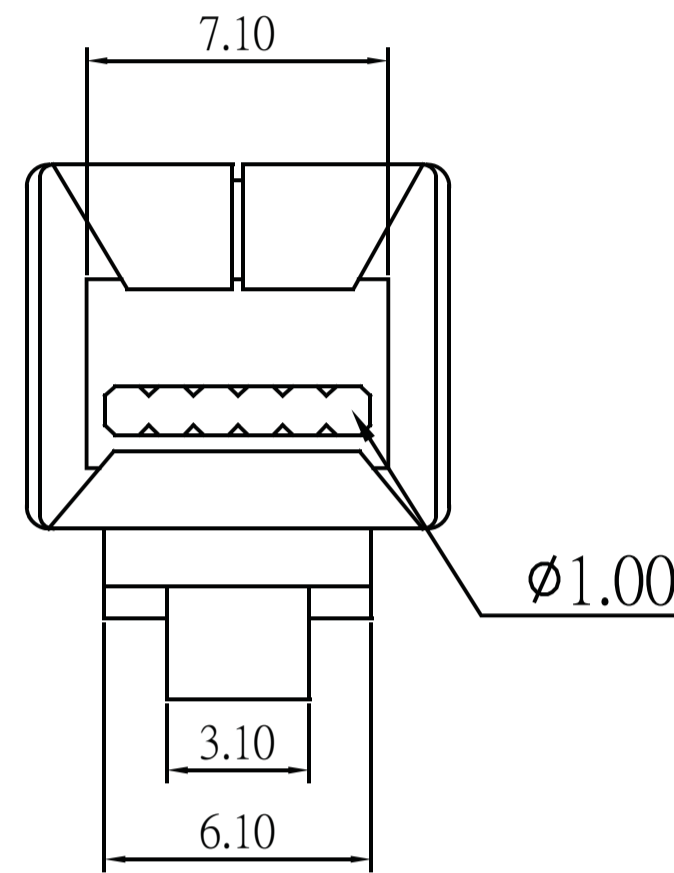

Modular Plug Shielded 6 Position

Material & Finish:
Housing: PC. UL94V-2
Contact: Copper Alloy
Plating With Gold.

Flat Oval Cable

Round Cable

Order Information

Modular Plug 8 Position Long Body For C6

Material & Finish:
Housing: PC. UL94V-2
Contact: Copper Alloy
Plating With Gold.