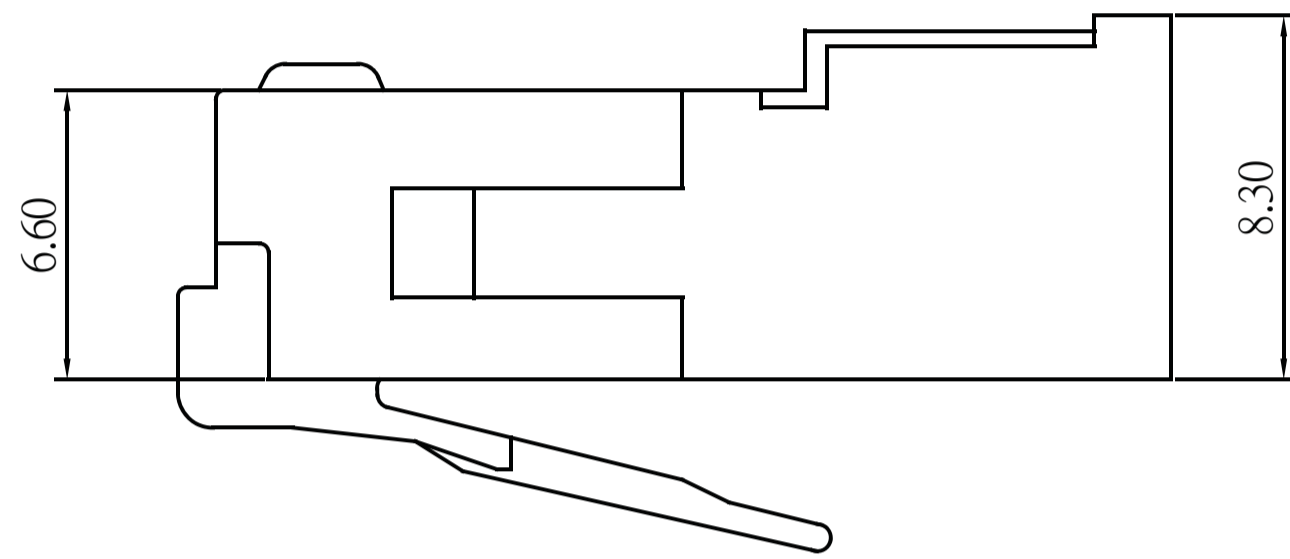

Modular Plug Shielded 6 Position

Material & Finish:
Housing: PC. UL94V-2
Contact: Copper Alloy
Plating With Gold.

Flat Oval Cable

Round Cable

Order Information

Modular Plug 8 Position Long Body For C6

Material & Finish:
Housing: PC. UL94V-2
Contact: Copper Alloy
Plating With Gold.