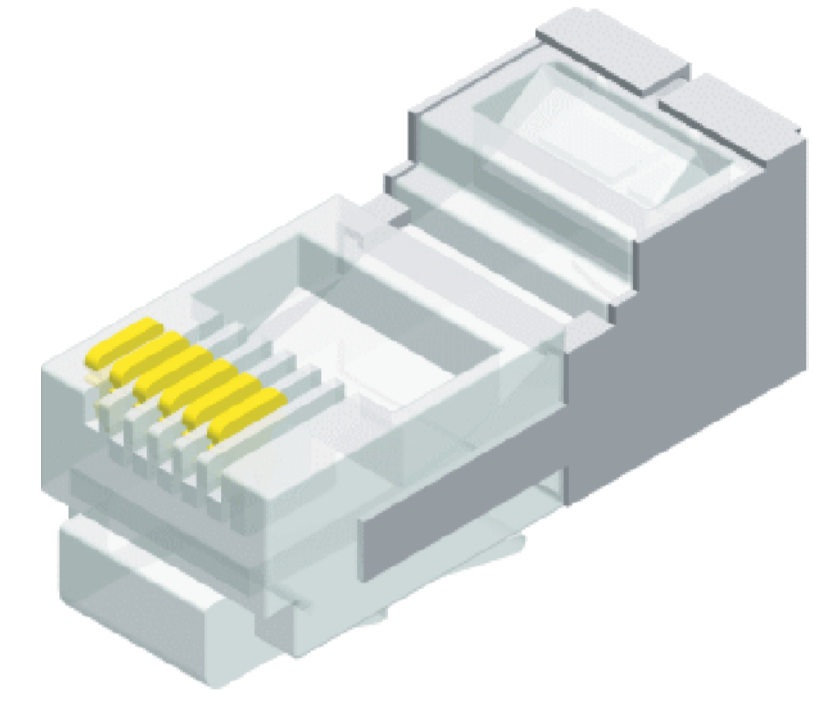

Modular Plug Shielded 6 Position

Material & Finish:
Housing: PC. UL94V-2
Contact: Copper Alloy
Plating With Gold.

Flat Oval Cable

Round Cable

Order Information

Modular Plug 8 Position Long Body For C6

Material & Finish:
Housing: PC. UL94V-2
Contact: Copper Alloy
Plating With Gold.