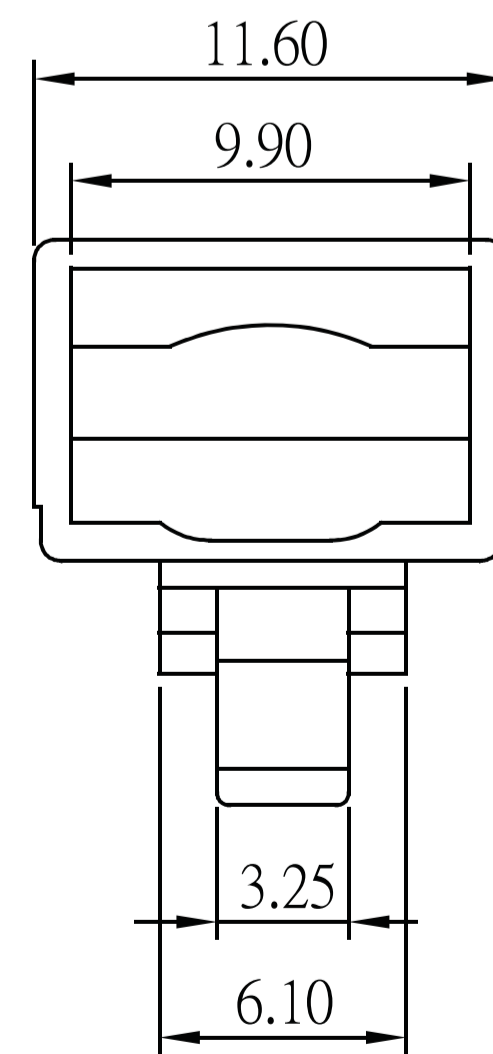

Modular Plug Shielded 6 Position

Material & Finish:
Housing: PC. UL94V-2
Contact: Copper Alloy
Plating With Gold.

Flat Oval Cable

Round Cable

Order Information

Modular Plug 8 Position Long Body For C6

Material & Finish:
Housing: PC. UL94V-2
Contact: Copper Alloy
Plating With Gold.