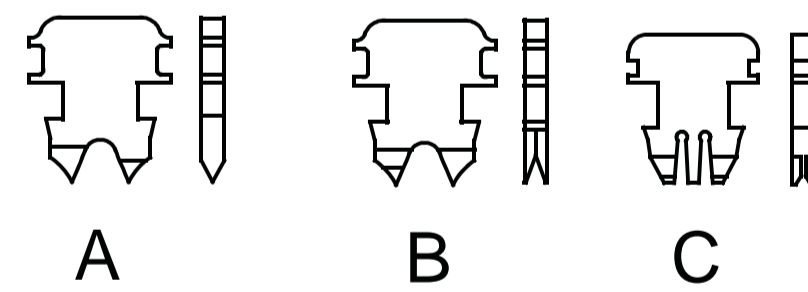

Modular Plug Shielded 6 Position

Material & Finish:
Housing: PC. UL94V-2
Contact: Copper Alloy
Plating With Gold.

Flat Oval Cable

Round Cable

Order Information

Modular Plug 8 Position Long Body For C6

Material & Finish:
Housing: PC. UL94V-2
Contact: Copper Alloy
Plating With Gold.