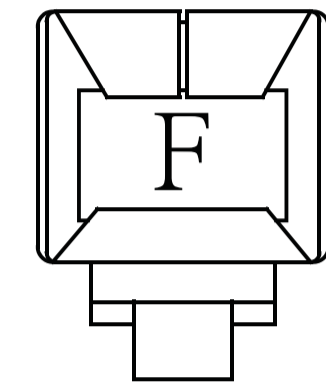

Modular Plug Shielded 6 Position

Material & Finish:
Housing: PC. UL94V-2
Contact: Copper Alloy
Plating With Gold.

Flat Oval Cable

Round Cable

Order Information

Modular Plug 8 Position Long Body For C6

Material & Finish:
Housing: PC. UL94V-2
Contact: Copper Alloy
Plating With Gold.