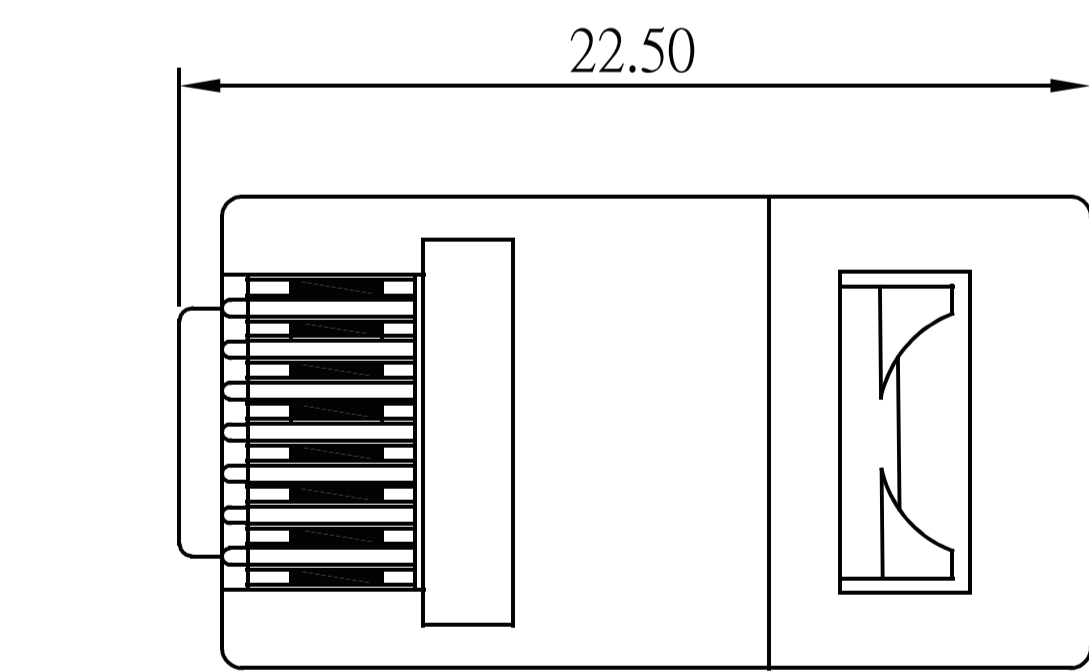

Modular Plug Shielded 6 Position

Material & Finish:
Housing: PC. UL94V-2
Contact: Copper Alloy
Plating With Gold.

Flat Oval Cable

Round Cable

Order Information

Modular Plug 8 Position Long Body For C6

Material & Finish:
Housing: PC. UL94V-2
Contact: Copper Alloy
Plating With Gold.