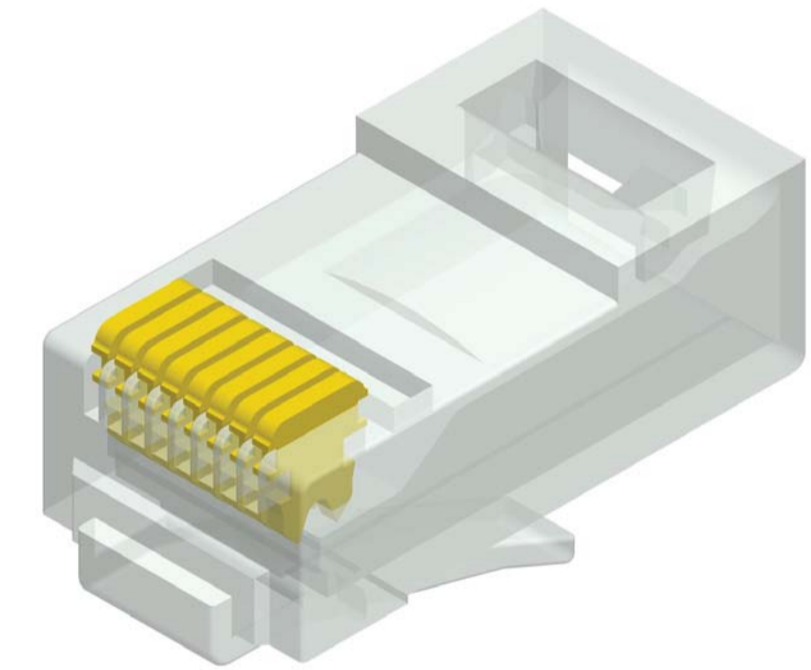

Modular Plug Shielded 6 Position

Material & Finish:
Housing: PC. UL94V-2
Contact: Copper Alloy
Plating With Gold.

Flat Oval Cable

Round Cable

Order Information

Modular Plug 8 Position Long Body For C6

Material & Finish:
Housing: PC. UL94V-2
Contact: Copper Alloy
Plating With Gold.