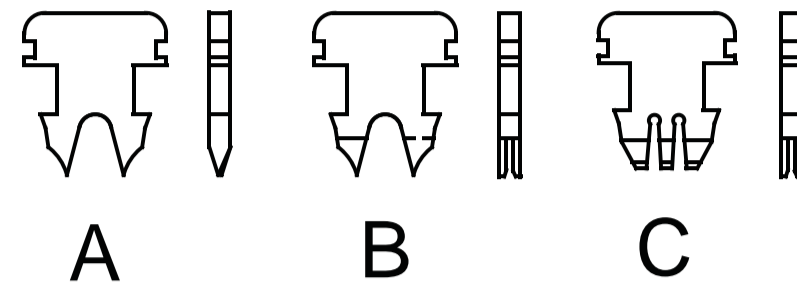

Modular Plug Shielded 6 Position

Material & Finish:
Housing: PC. UL94V-2
Contact: Copper Alloy
Plating With Gold.

Flat Oval Cable

Round Cable

Order Information

Modular Plug 8 Position Long Body For C6

Material & Finish:
Housing: PC. UL94V-2
Contact: Copper Alloy
Plating With Gold.