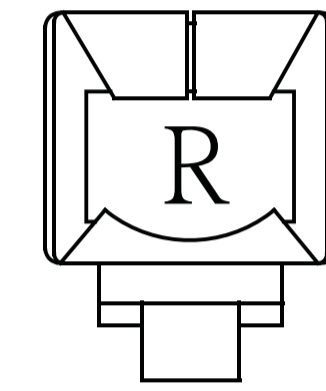

Modular Plug Shielded 6 Position

Material & Finish:
Housing: PC. UL94V-2
Contact: Copper Alloy
Plating With Gold.

Flat Oval Cable

Round Cable

Order Information

Modular Plug 8 Position Long Body For C6

Material & Finish:
Housing: PC. UL94V-2
Contact: Copper Alloy
Plating With Gold.