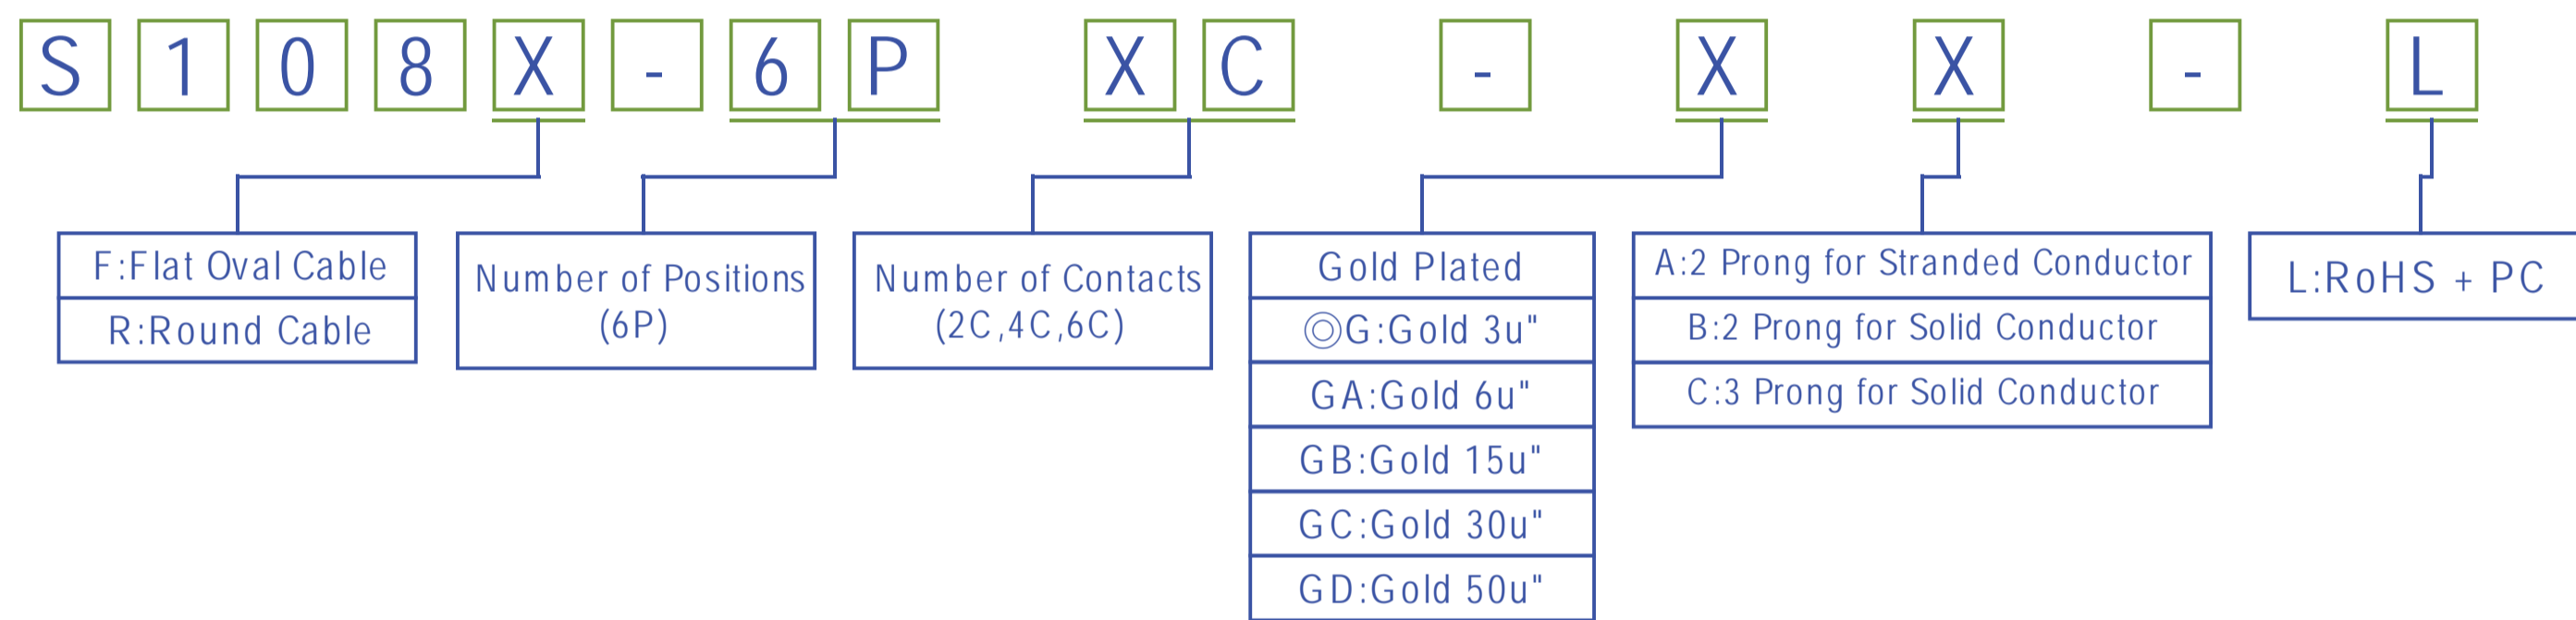

Modular Plug Shielded 6 Position

Material & Finish:
Housing: PC. UL94V-2
Contact: Copper Alloy
Plating With Gold.

Flat Oval Cable

Round Cable

Order Information

Modular Plug 8 Position Long Body For C6

Material & Finish:
Housing: PC. UL94V-2
Contact: Copper Alloy
Plating With Gold.

Order Information