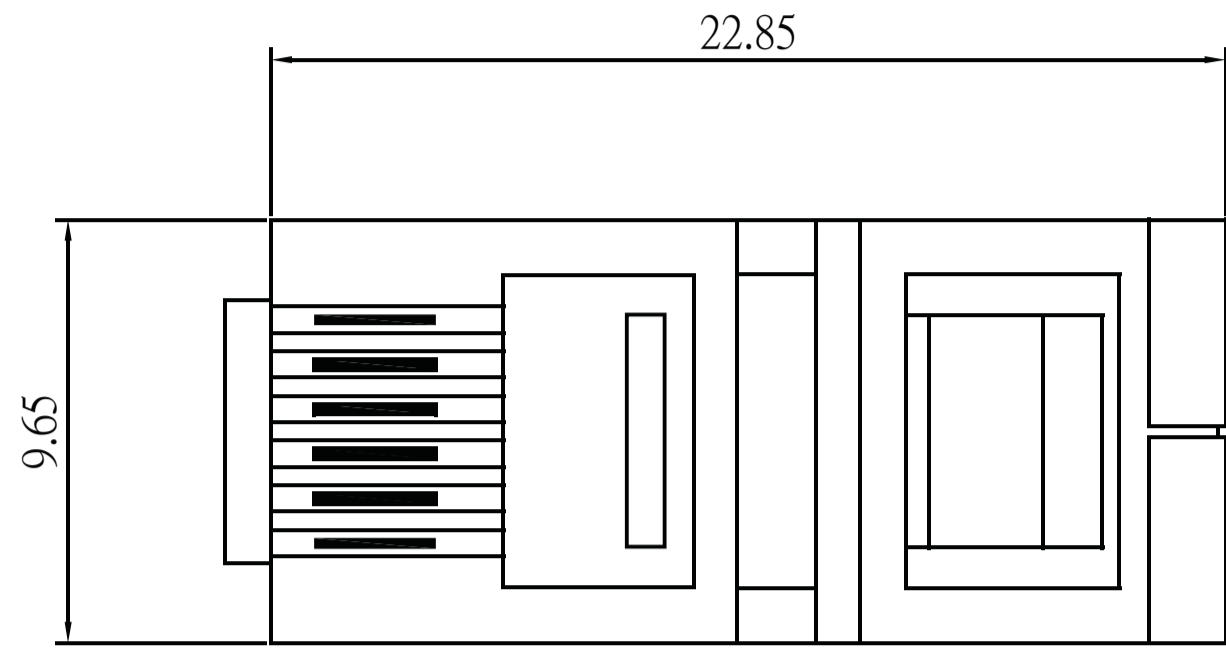

Modular Plug Shielded 6 Position

Material & Finish:
Housing: PC. UL94V-2
Contact: Copper Alloy
Plating With Gold.

Flat Oval Cable

Round Cable

Order Information

Modular Plug 8 Position Long Body For C6

Material & Finish:
Housing: PC. UL94V-2
Contact: Copper Alloy
Plating With Gold.