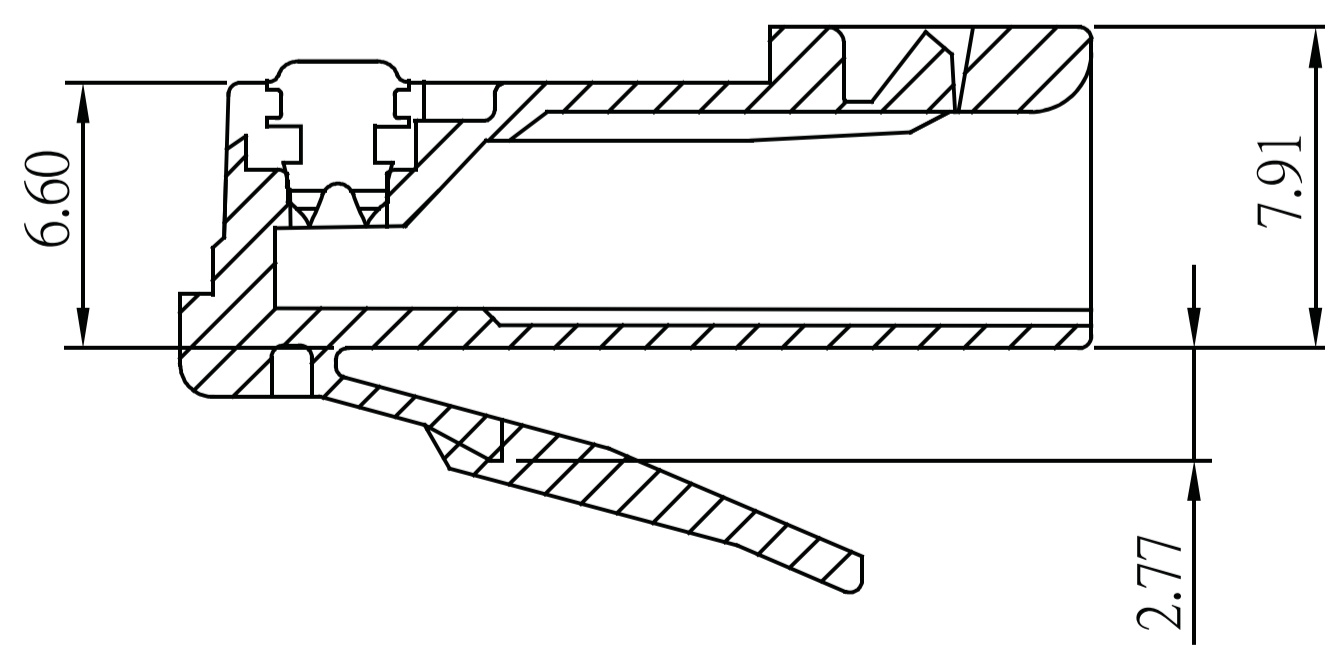

Modular Plug Shielded 6 Position

Material & Finish:
Housing: PC. UL94V-2
Contact: Copper Alloy
Plating With Gold.

Flat Oval Cable

Round Cable

Order Information

Modular Plug 8 Position Long Body For C6

Material & Finish:
Housing: PC. UL94V-2
Contact: Copper Alloy
Plating With Gold.